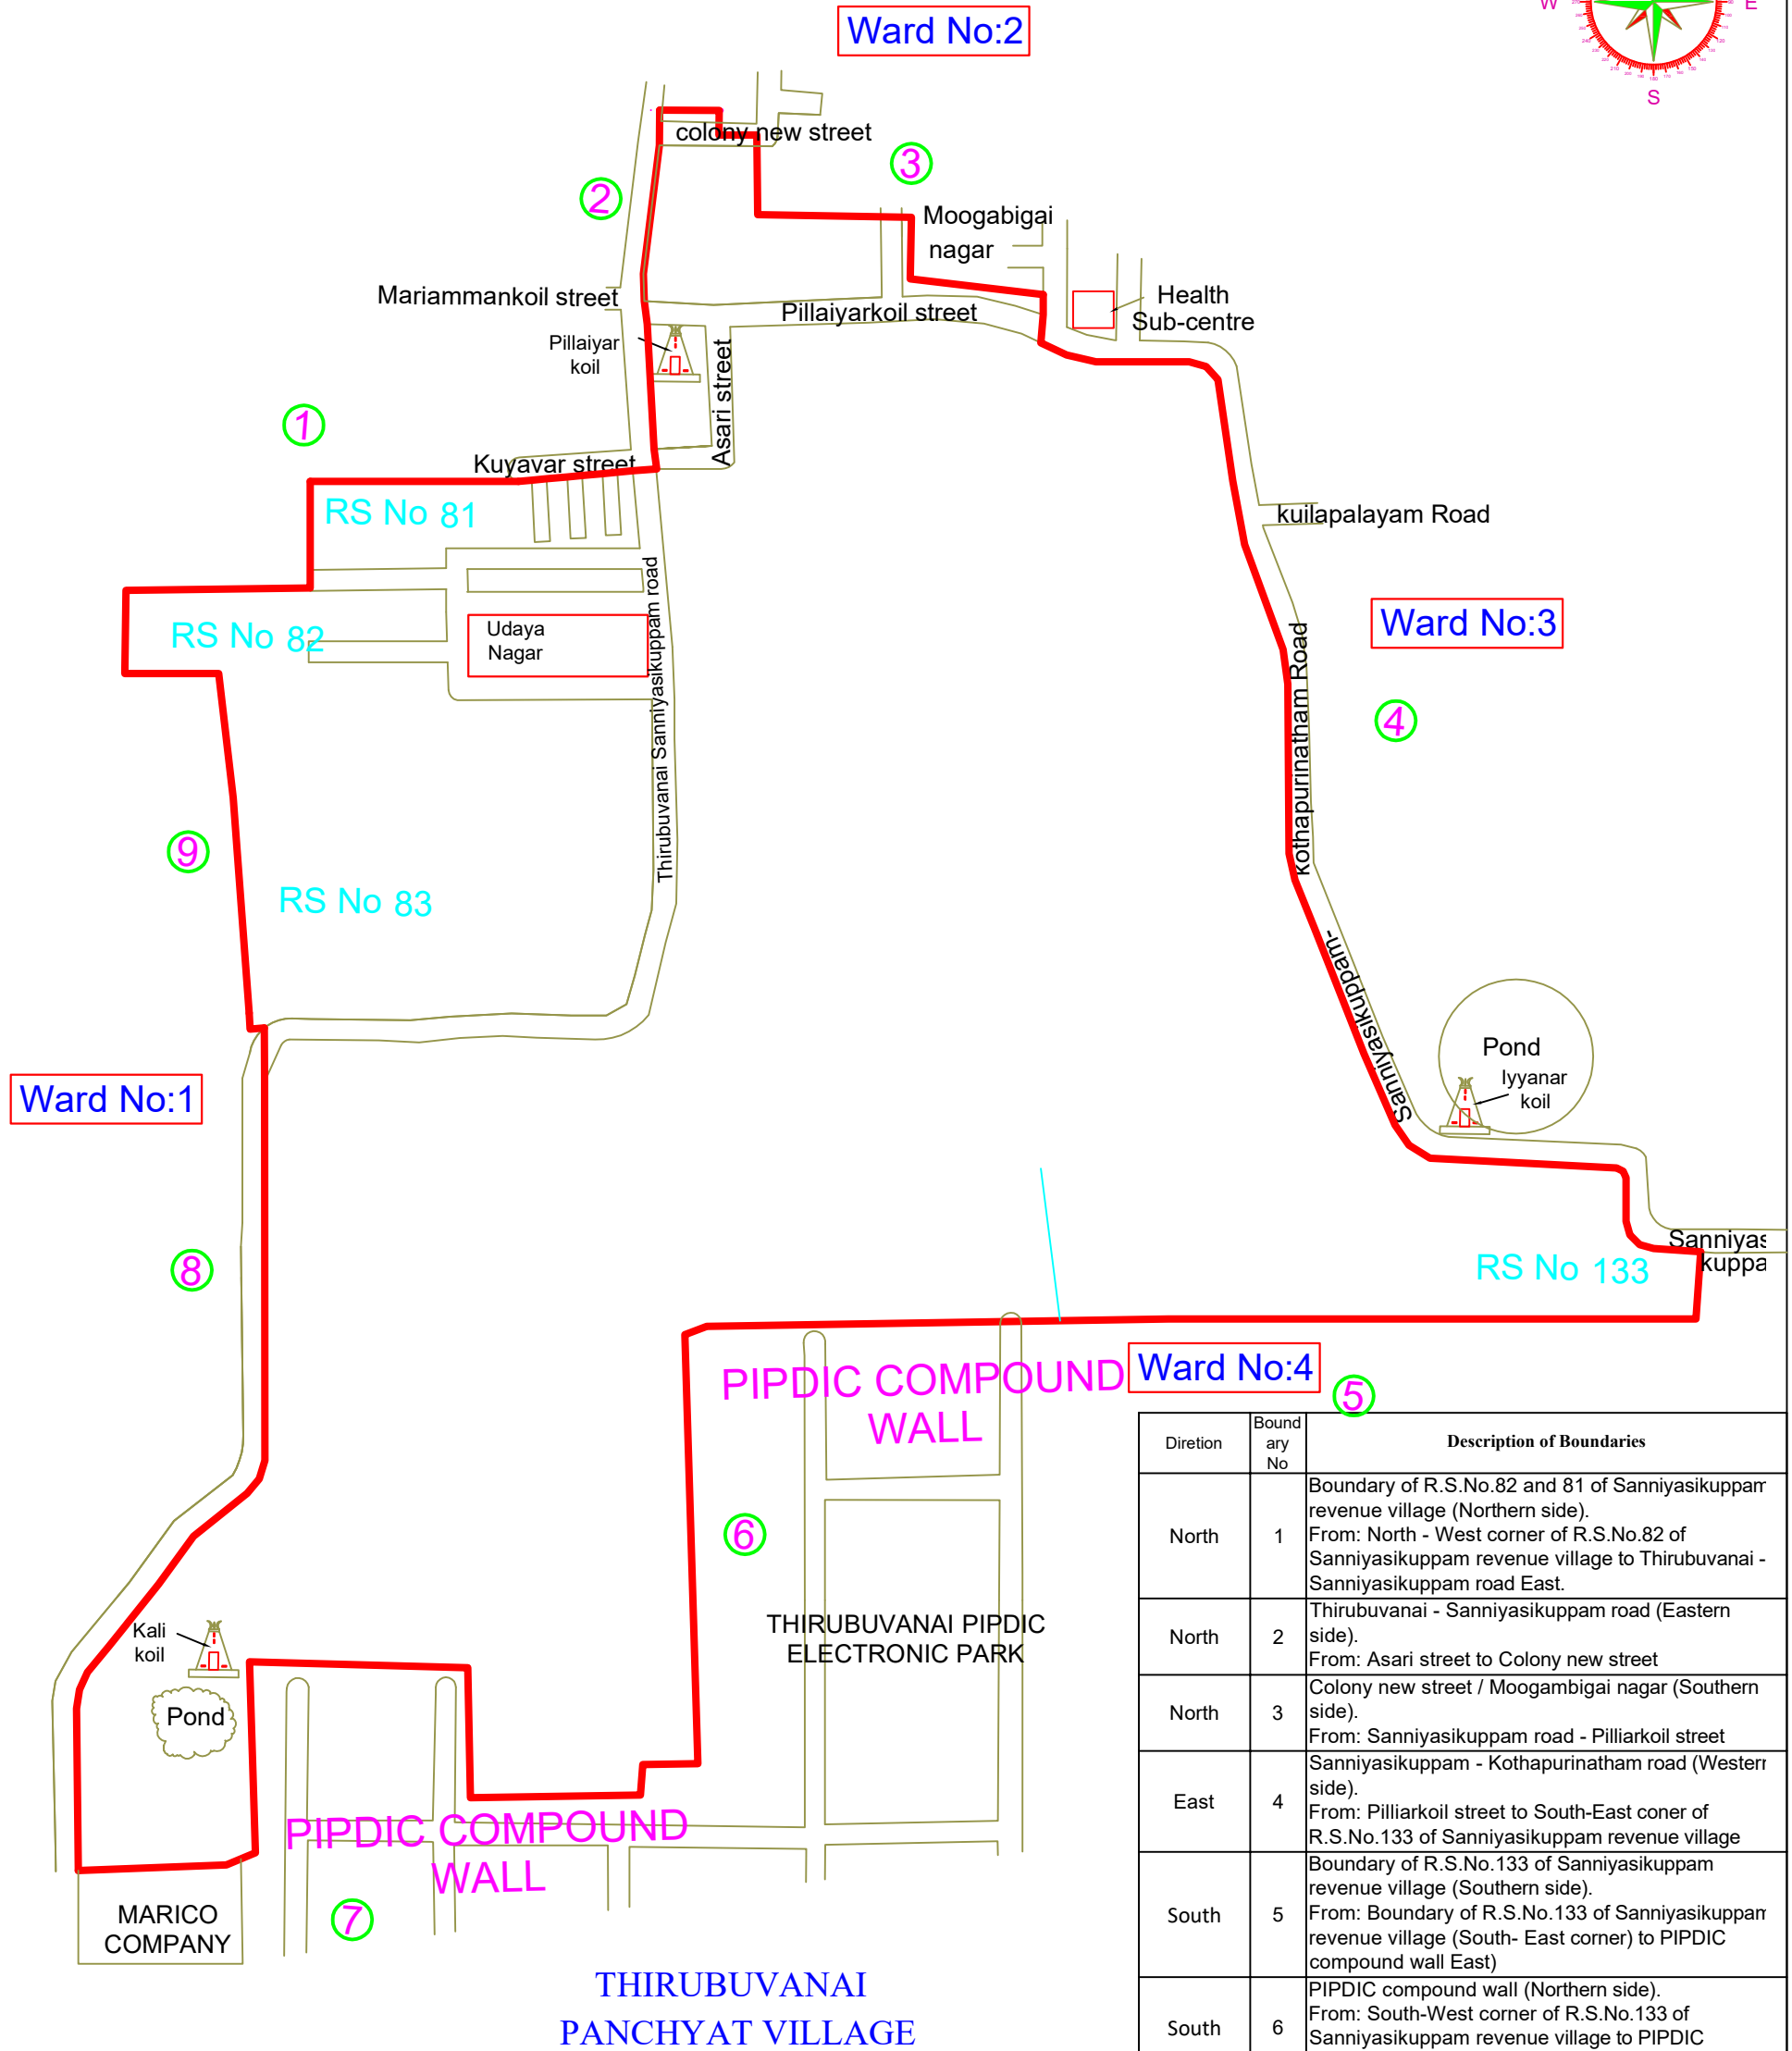

MANNADIPET COMMUNE PANCHAYAT

DELIMITATION OF VILLAGE PACHAYAT WARDS-2021 (As per 2011 census)

Name of Village Panchayat :-Sanniyasikuppam

Village Panchayat Ward No:7
Population (As per 2011 census): 598

Map Showing the boundaries of Ward

Direction	Bound ary No	Description of Boundaries
North	1	Boundary of R.S.No.82 and 81 of Sanniyasikupparr revenue village (Northern side). From: North - West corner of R.S.No.82 of Sanniyasikuppam revenue village to Thirubuvanai - Sanniyasikuppam road East.
North	2	Thirubuvanai - Sanniyasikuppam road (Eastern side). From: Asari street to Colony new street
North	3	Colony new street / Moogambigai nagar (Southern side). From: Sanniyasikuppam road - Pilliarkoil street
East	4	Sanniyasikuppam - Kothapurinatham road (Westerr side). From: Pilliarkoil street to South-East coner of R.S.No.133 of Sanniyasikuppam revenue village
South	5	Boundary of R.S.No.133 of Sanniyasikuppam revenue village (Southern side). From: Boundary of R.S.No.133 of Sanniyasikuppam revenue village (South- East corner) to PIPDIC compound wall East)
South	6	PIPDIC compound wall (Northern side). From: South-West corner of R.S.No.133 of Sanniyasikuppam revenue village to PIPDIC compound wall West
South	7	Marico Industries (Northern side). From: PIPDIC compound wall west to Thirubuvanai - Sanniyasikuppam road.
South	8	Thirubuvanai - Sanniyasikuppam road (Eastern side). From: Compound wall of Thirubuvanai PIPDIC electrical park to South-West corner of R.S.no.83 c Sanniyasikuppam revenue village
West	9	Boundary of R.S.No.83 and 82 of Sanniyasikupparr revenue village (Western side). From: South - West corner of R.S.No.83 of Sanniyasikuppam revenue village to North-West corner of R.S.No.82 of Sanniyasikuppam revenue villane.

CENSUS ENUMERATION BLOCK WISE POPULATION(As per 2011 Census)						
SL.No	WARD No	EB.No	EB POPULATION		V.P WARD POPULATION	
			TOTAL	SC	TOTAL	SC
1	7	70Pt	373	--	598	90
2		69-2Pt	225	90		
Total			598	90	598	90

LEGEND :- — Ward boundary